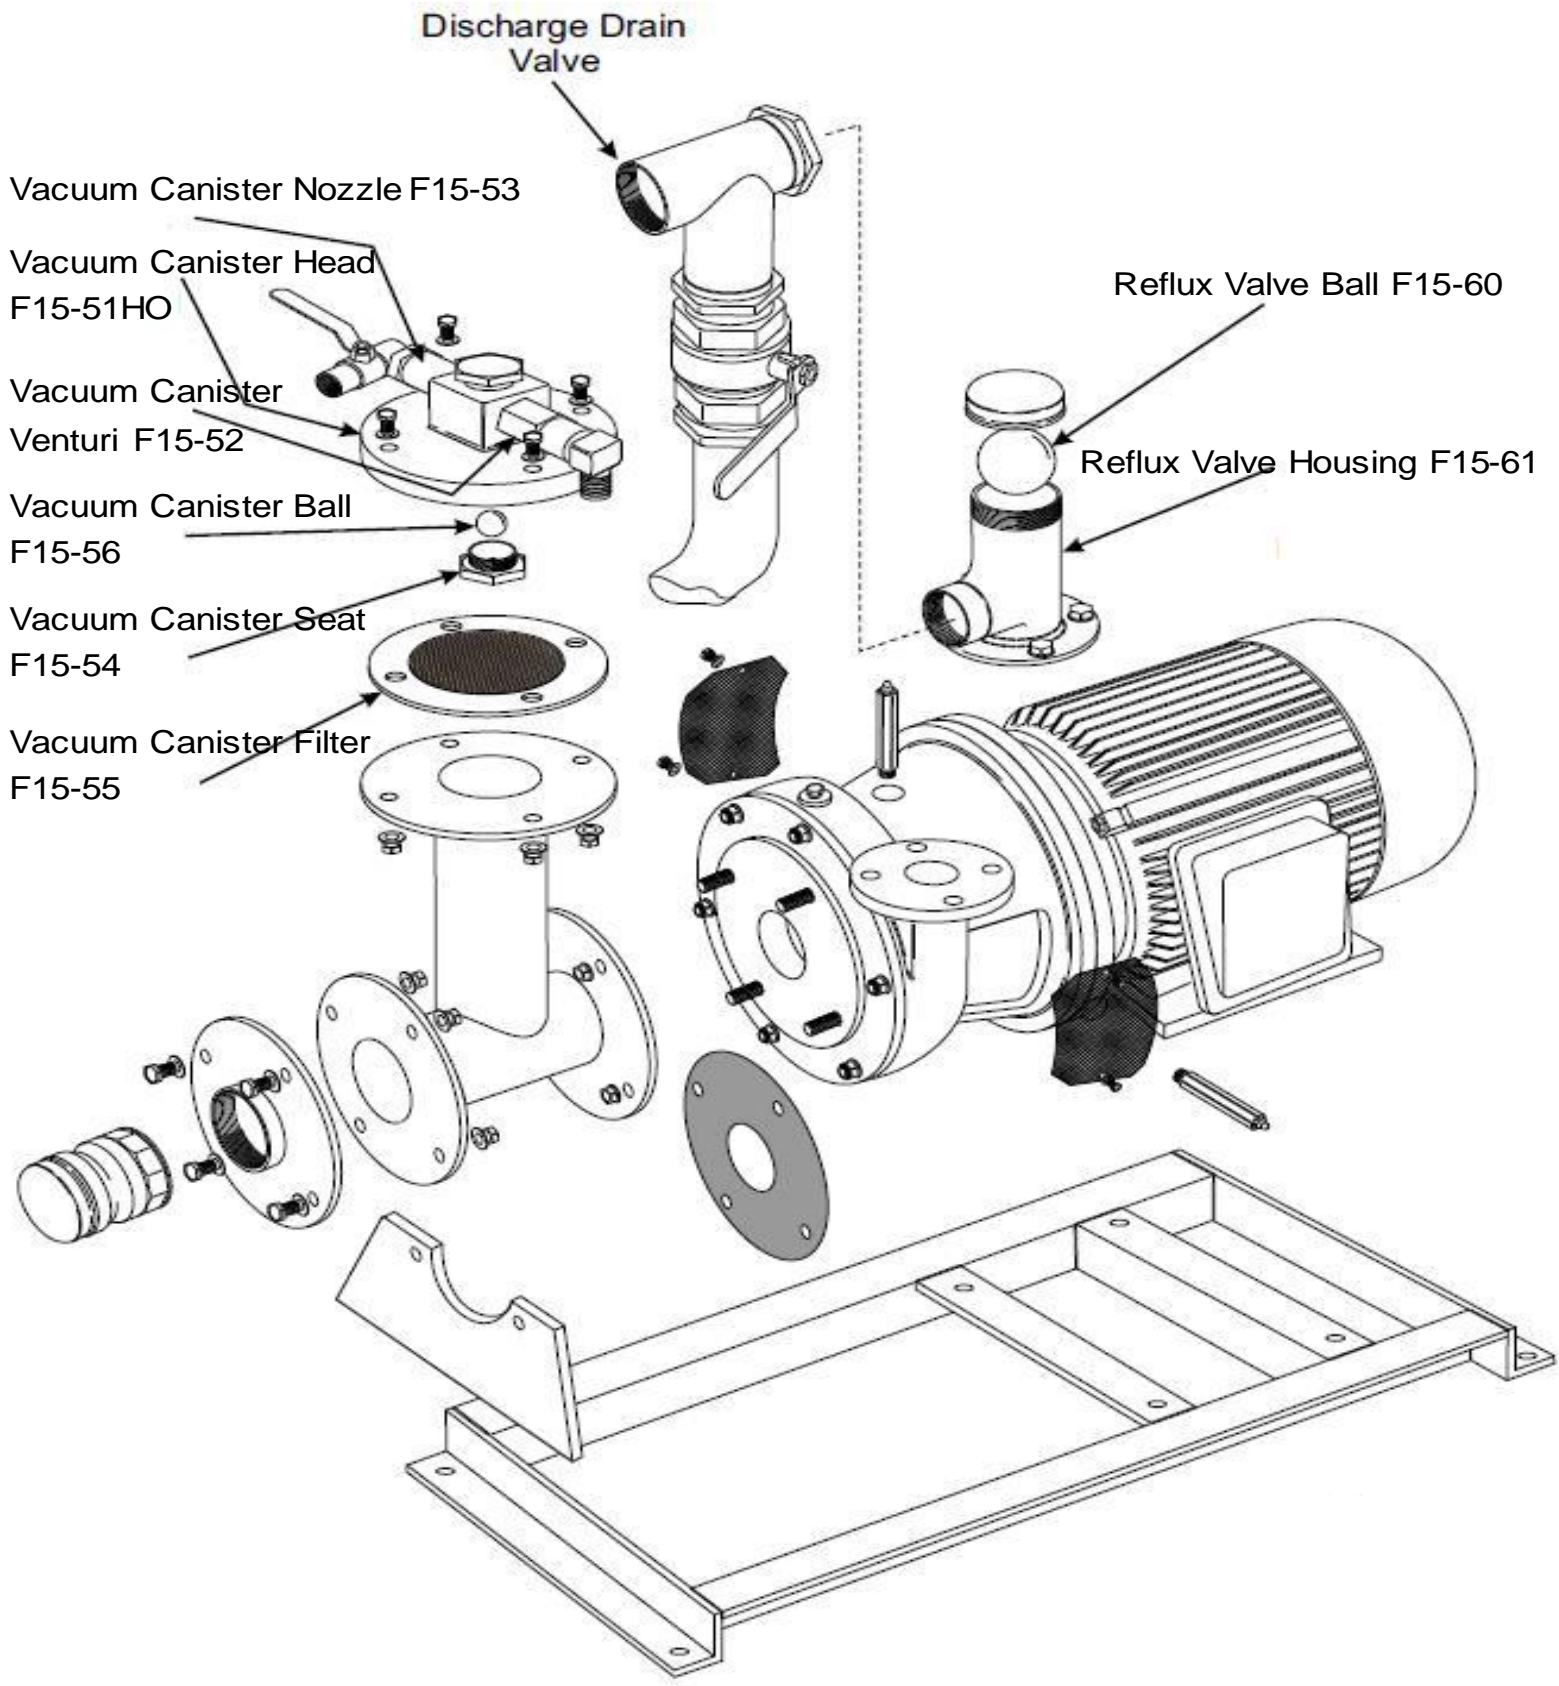

Pump

PRESTIGE UNIVERSAL MINING PUMPS

LET US SERVICE YOUR WET END

www.prestigepumps.com.au

FREE CALL: 1300 4 PUMPS (78677)